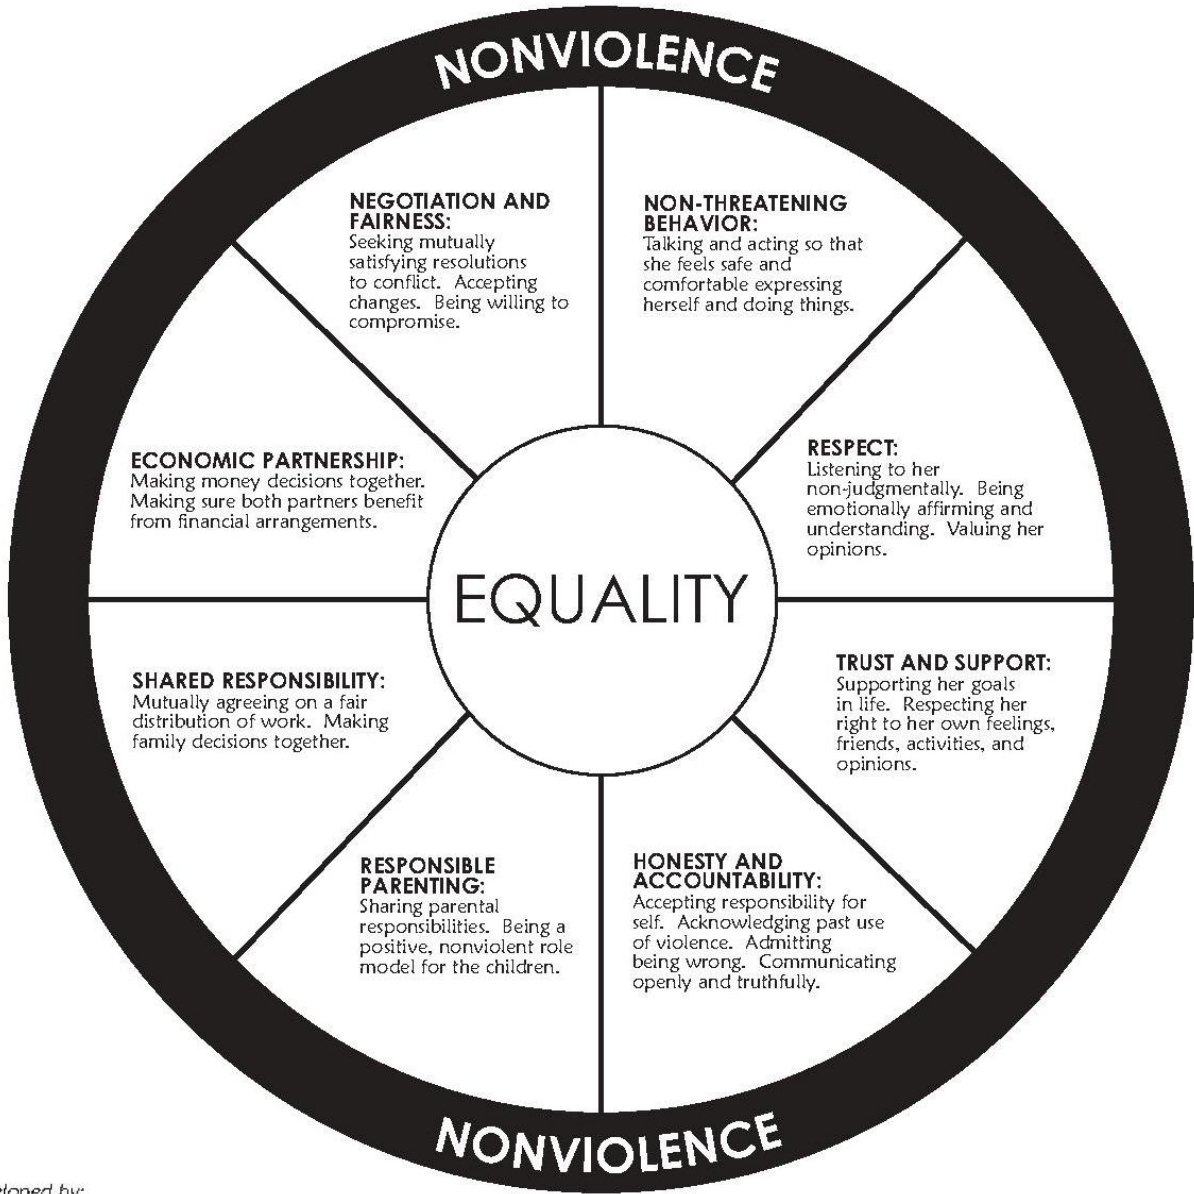

EQUALITY WHEEL

Developed by:
Domestic Abuse Intervention Project
202 East Superior Street
Duluth, MN 55802
218.722.4134

NATIONAL CENTER
on Domestic and Sexual Violence
training • consulting • advocacy
4612 Shoal Creek Blvd. • Austin, Texas 78756
612.407.9020 (phone and fax) • www.ncdav.org